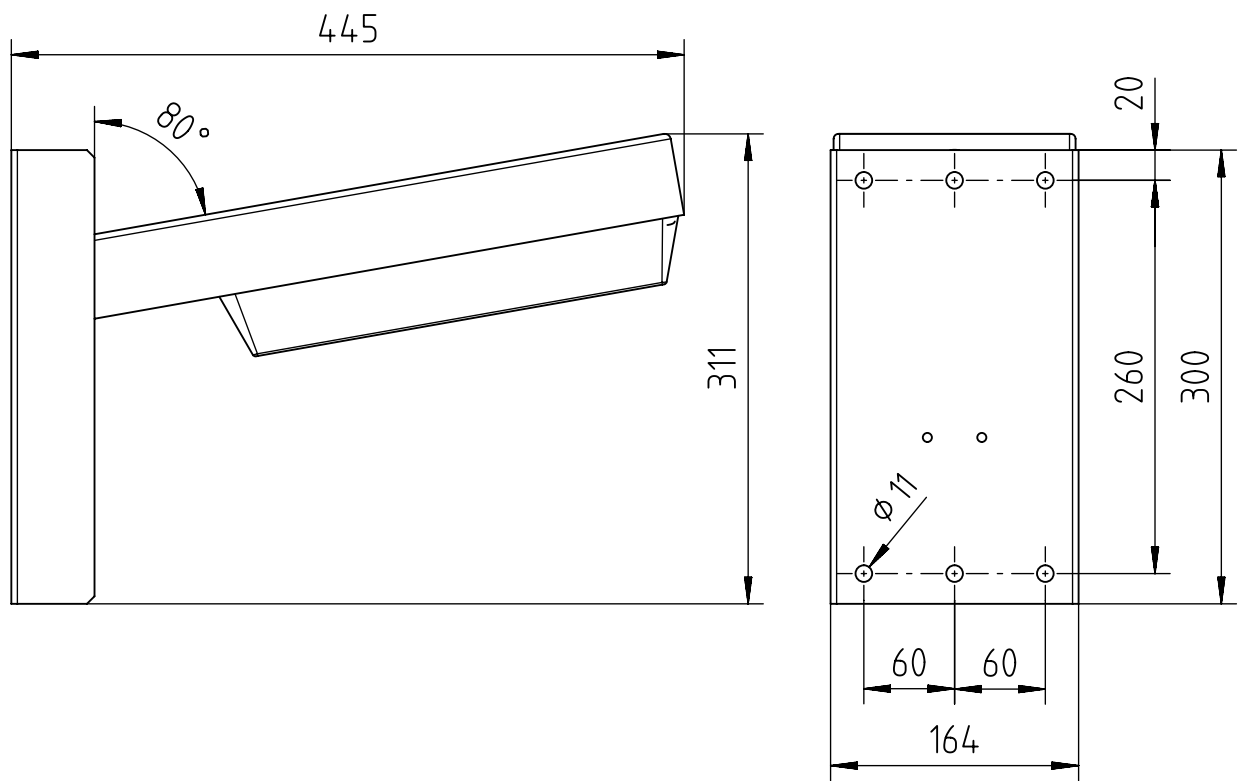

---

* = „Auch zur Verwendung in einer Umgebung, in der eine Ablagerung von leitfähigem Staub auf der Leuchte zu erwarten ist.“
„Also for use in environments where an accumulation of conductive dust on the luminaire may be expected.“

NORKA

Norddeutsche Kunststoff-
und Elektrogesellschaft
Stäcker mbH & Co. KG

Lichttechnische Spezialfabrik

Kontakt
Sportallee 8
D-22335 Hamburg
Germany

Tel.: +49 40 513009-0
Fax: +49 40 513009-28
info@norka.de
www.norka.de